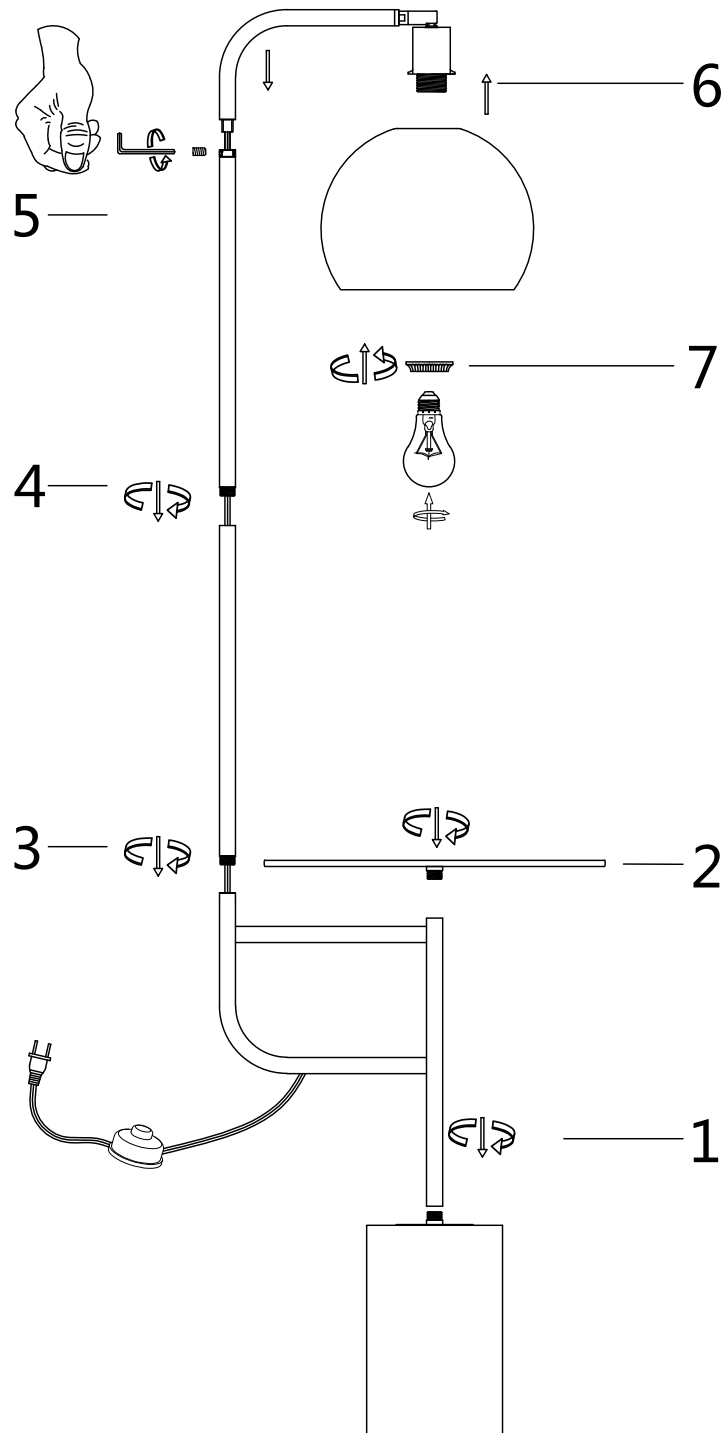

Part # L-SYMBOLFLT XX+XX

20-0302

PARTS

A

B

⚠ WARNING: LIGHTING

- Read all instructions carefully and completely before assembly and use. Retain for future reference.
- Keep plastic bags and small parts away from children.
- For residential (non-commercial) use only.
- **Warning: Risk of fire; Do not use bulbs with higher wattage than specified on lamp.**
- Electrocutation hazard.
- DO NOT use if cord is frayed/damaged.
- Periodically check for loose hardware; retighten as necessary.
- DO NOT use product if any component becomes damaged.
- DO NOT use power tools to assemble OR overtighten hardware.
- DO NOT stand on product. Use only for intended purpose.
- This product is for decorative use only - NOT A TOY.
- DO NOT place any fabrics or other coverings over lamp shade.
- (Floor lamps with shelves only) Max weight limit 25 lbs.